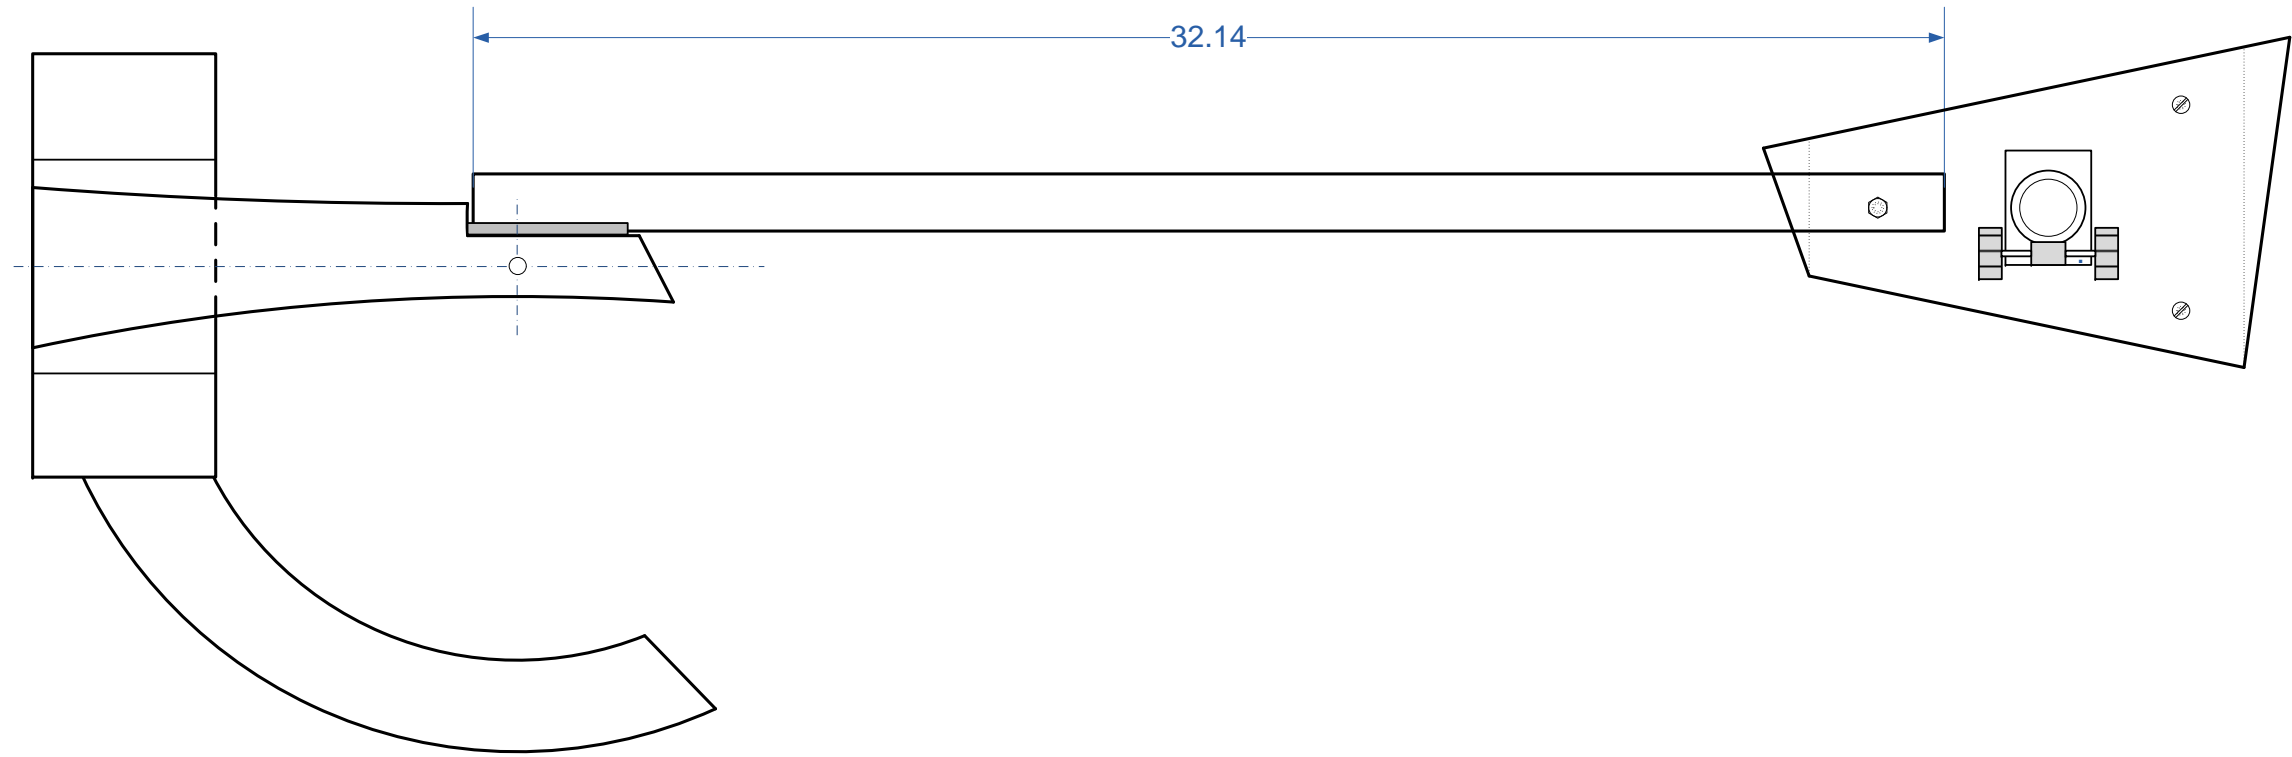

		6-inch Monopole Telescope			
		Mirror Box			
Charles Baetsen	SIZE	FSCM NO	DWG NO	REV	
	SCALE	1 : 2.5	MP-001	0.1	
			SHEET	1 OF 5	

Section A-A

Section A-B

Front View

		6-inch Monopole Telescope			
		Focuser Board			
		SIZE	FSCM NO	DWG NO	REV
Charles Baetsen				MP-001	0.1
		SCALE	1 : 2.5	SHEET	2 OF 5

	6-inch Monopole Telescope			
	Optical Assembly			
	SIZE	FSCM NO	DWG NO	REV
			MP-001	0.1
Charles Baetsen	SCALE	1 : 4	SHEET	3 OF 5

Section A-B

Section A-A

		6-inch Monopole Telescope			
		Base			
Charles Baetsen	SIZE	FSCM NO	DWG NO	REV	
	SCALE	1 : 4	MP-001	0.1	
			SHEET	4 OF 5	

	6-inch Monopole Telescope			
	Bearing			
	SIZE	FSCM NO	DWG NO	REV
			MP-001	0.1
Charles Baetsen	SCALE	1 : 4	SHEET	5 OF 5