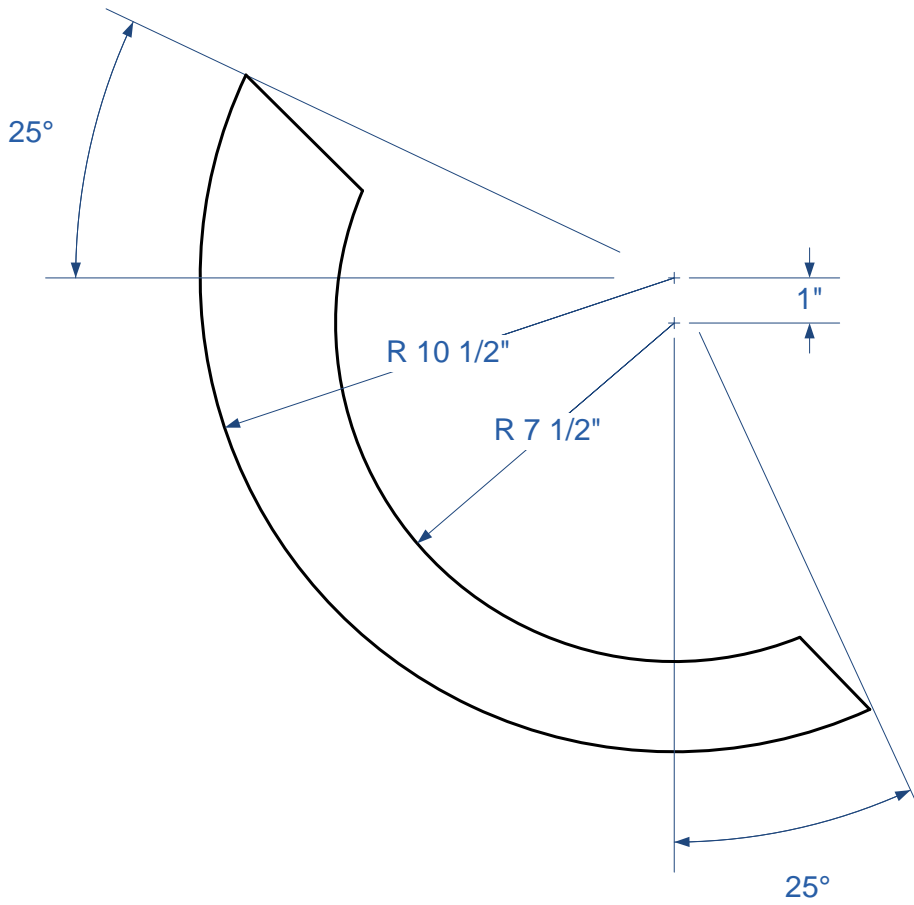

		6-inch Monopole Telescope			
		Mirror Box			
Charles Baetsen	SIZE	FSCM NO	DWG NO	REV	
	SCALE	1 : 2.5	MP-001	0.1	
			SHEET	1 OF 5	

Section A-A

Section A-B

Front View

		6-inch Monopole Telescope			
		Focuser Board			
		SIZE	FSCM NO	DWG NO	REV
Charles Baetsen				MP-001	0.1
		SCALE	1 : 2.5	SHEET	2 OF 5

	6-inch Monopole Telescope			
	Optical Assembly			
	SIZE	FSCM NO	DWG NO	REV
			MP-001	0.1
Charles Baetsen	SCALE	1 : 4	SHEET	3 OF 5

Section A-B

Section A-A

		6-inch Monopole Telescope			
		Base			
Charles Baetsen	SIZE	FSCM NO	DWG NO	REV	
	SCALE	1 : 4	MP-001	0.1	
			SHEET	4 OF 5	

	6-inch Monopole Telescope			
	Bearing			
	SIZE	FSCM NO	DWG NO	REV
			MP-001	0.1
Charles Baetsen	SCALE	1 : 4	SHEET	5 OF 5