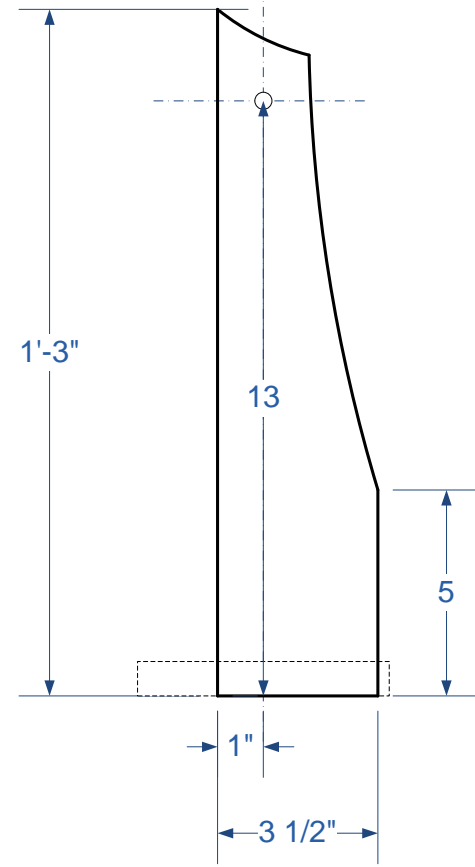

		6-inch Monopole Telescope			
		Mirror Box			
Charles Baetsen	SIZE	FSCM NO	DWG NO	REV	
	SCALE	1 : 2.5	MP-001	0.1	
			SHEET	1 OF 5	

Section A-A

Section A-B

Front View

		6-inch Monopole Telescope			
		Focuser Board			
		SIZE	FSCM NO	DWG NO	REV
Charles Baetsen				MP-001	0.1
		SCALE	1 : 2.5	SHEET	2 OF 5

	6-inch Monopole Telescope			
	Optical Assembly			
	SIZE	FSCM NO	DWG NO	REV
			MP-001	0.1
Charles Baetsen	SCALE	1 : 4	SHEET	3 OF 5

Section A-B

Section A-A

		6-inch Monopole Telescope			
		Base			
Charles Baetsen	SIZE	FSCM NO	DWG NO	REV	
	SCALE	1 : 4	MP-001	0.1	
			SHEET	4 OF 5	

	6-inch Monopole Telescope			
	Bearing			
	SIZE	FSCM NO	DWG NO	REV
			MP-001	0.1
Charles Baetsen	SCALE	1 : 4	SHEET	5 OF 5