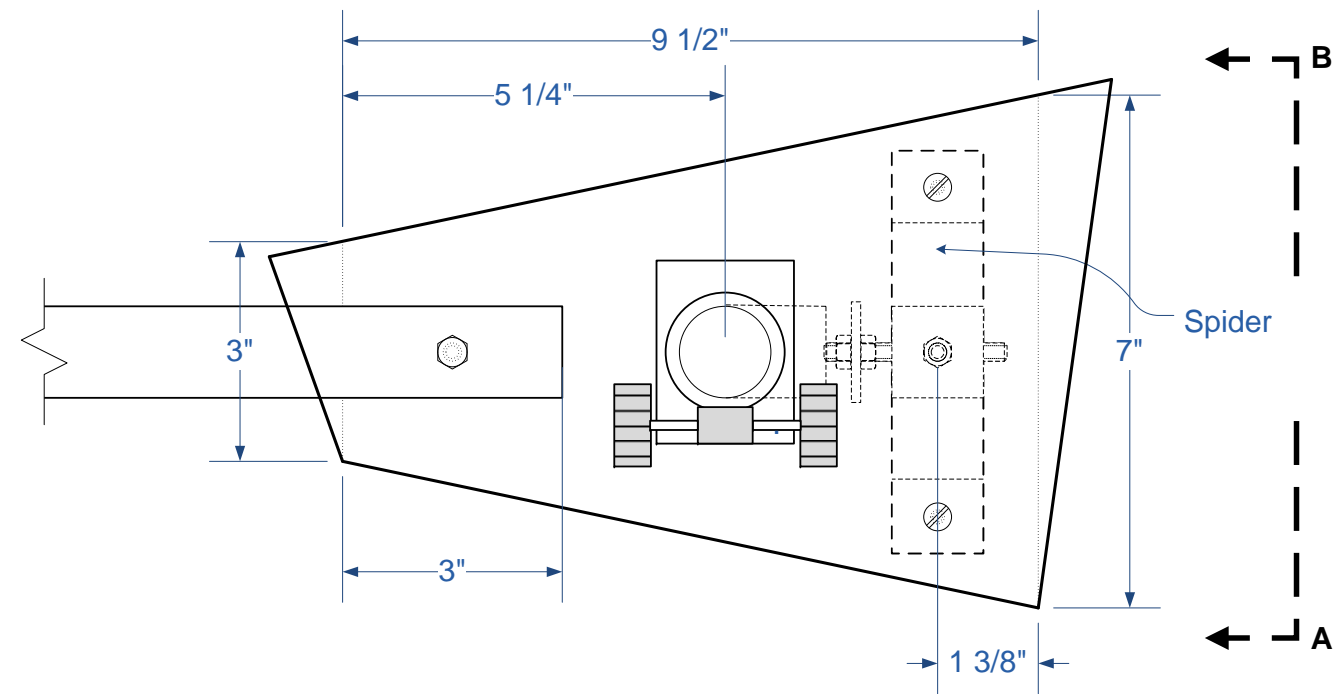

		6-inch Monopole Telescope			
		Mirror Box			
Charles Baetsen	SIZE	FSCM NO	DWG NO	REV	
	SCALE	1 : 2.5	MP-001	0.1	
			SHEET	1 OF 5	

Section A-A

Section A-B

Front View

		6-inch Monopole Telescope			
		Focuser Board			
		SIZE	FSCM NO	DWG NO	REV
Charles Baetsen				MP-001	0.1
		SCALE	1 : 2.5	SHEET	2 OF 5

	6-inch Monopole Telescope			
	Optical Assembly			
	SIZE	FSCM NO	DWG NO	REV
			MP-001	0.1
Charles Baetsen	SCALE	1 : 4	SHEET	3 OF 5

Section A-B

Section A-A

		6-inch Monopole Telescope			
		Base			
Charles Baetsen	SIZE	FSCM NO	DWG NO	REV	
	SCALE	1 : 4	MP-001	0.1	
			SHEET	4 OF 5	

	6-inch Monopole Telescope			
	Bearing			
	SIZE	FSCM NO	DWG NO	REV
			MP-001	0.1
Charles Baetsen	SCALE	1 : 4	SHEET	5 OF 5