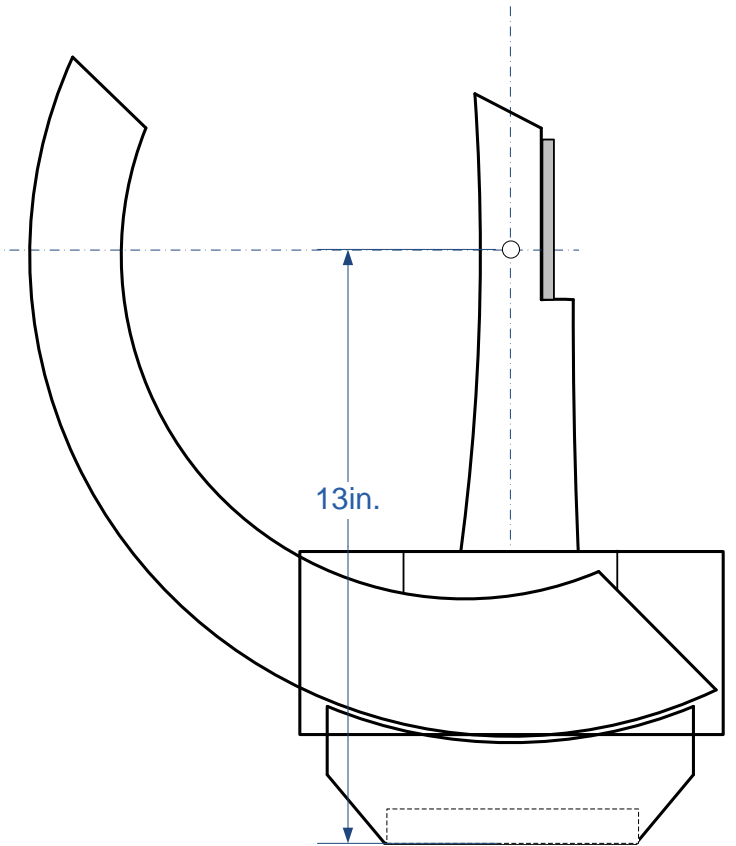

		6-inch Monopole Telescope			
		Mirror Box			
Charles Baetsen	SIZE	FSCM NO	DWG NO	REV	
	SCALE	1 : 2.5	MP-001	0.1	
			SHEET	1 OF 5	

Section A-A

Section A-B

Front View

		6-inch Monopole Telescope			
		Focuser Board			
		SIZE	FSCM NO	DWG NO	REV
Charles Baetsen				MP-001	0.1
		SCALE	1 : 2.5	SHEET	2 OF 5

	6-inch Monopole Telescope			
	Optical Assembly			
	SIZE	FSCM NO	DWG NO	REV
			MP-001	0.1
Charles Baetsen	SCALE	1 : 4	SHEET	3 OF 5

Section A-B

Section A-A

		6-inch Monopole Telescope			
		Base			
Charles Baetsen	SIZE	FSCM NO	DWG NO	REV	
	SCALE	1 : 4	MP-001	0.1	
			SHEET	4 OF 5	

	6-inch Monopole Telescope			
	Bearing			
	SIZE	FSCM NO	DWG NO	REV
			MP-001	0.1
Charles Baetsen	SCALE	1 : 4	SHEET	5 OF 5