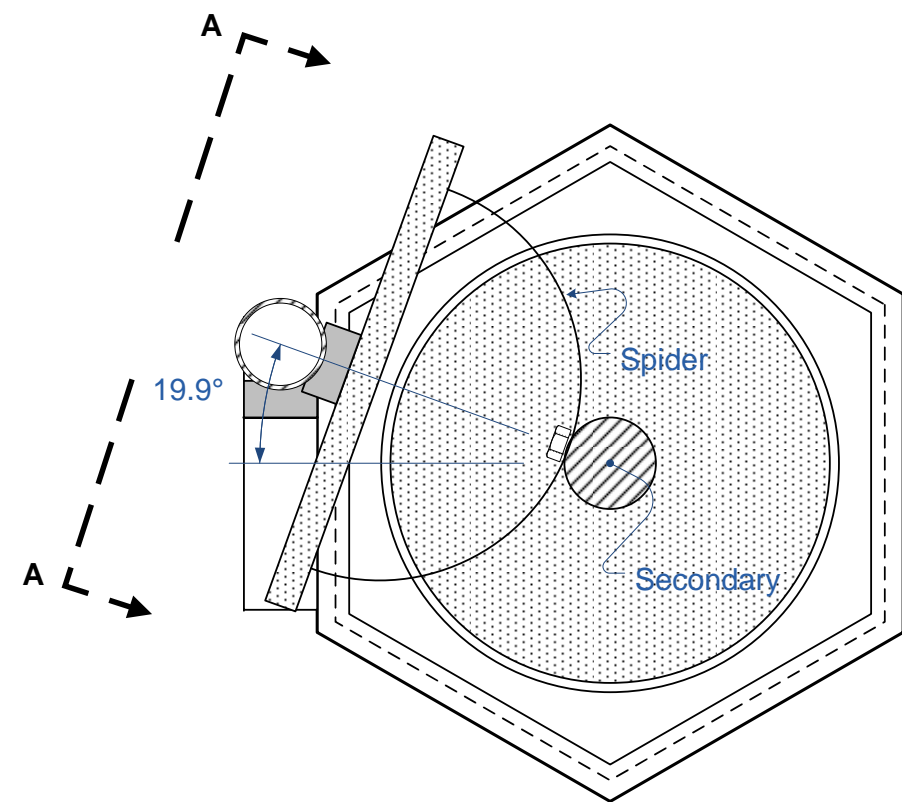

		6-inch Monopole Telescope			
		Mirror Box			
Charles Baetsen	SIZE	FSCM NO	DWG NO	REV	
	SCALE	1 : 2.5	MP-001	0.1	
			SHEET	1 OF 5	

Section A-A

Section A-B

Front View

		6-inch Monopole Telescope			
		Focuser Board			
		SIZE	FSCM NO	DWG NO	REV
Charles Baetsen				MP-001	0.1
		SCALE	1 : 2.5	SHEET	2 OF 5

	6-inch Monopole Telescope			
	Optical Assembly			
	SIZE	FSCM NO	DWG NO	REV
			MP-001	0.1
Charles Baetsen	SCALE	1 : 4	SHEET	3 OF 5

Section A-B

Section A-A

		6-inch Monopole Telescope			
		Base			
Charles Baetsen	SIZE	FSCM NO	DWG NO	REV	
	SCALE	1 : 4	MP-001	0.1	
			SHEET	4 OF 5	

	6-inch Monopole Telescope			
	Bearing			
	SIZE	FSCM NO	DWG NO	REV
			MP-001	0.1
Charles Baetsen	SCALE	1 : 4	SHEET	5 OF 5