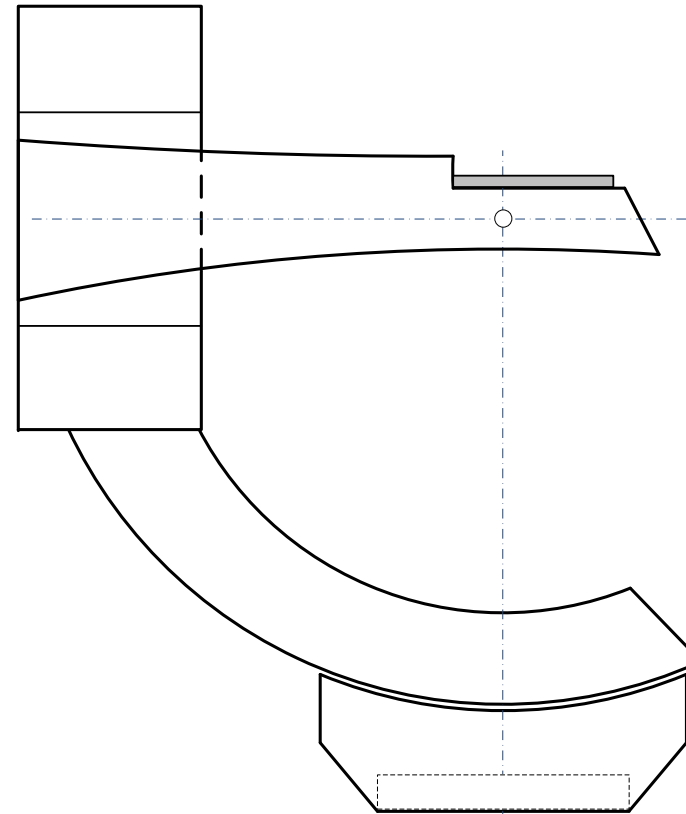

		6-inch Monopole Telescope			
		Mirror Box			
Charles Baetsen	SIZE	FSCM NO	DWG NO	REV	
	SCALE	1 : 2.5	MP-001	0.1	
			SHEET	1 OF 5	

Section A-A

Section A-B

Front View

		6-inch Monopole Telescope			
		Focuser Board			
		SIZE	FSCM NO	DWG NO	REV
Charles Baetsen				MP-001	0.1
		SCALE	1 : 2.5	SHEET	2 OF 5

	6-inch Monopole Telescope			
	Optical Assembly			
	SIZE	FSCM NO	DWG NO	REV
			MP-001	0.1
Charles Baetsen	SCALE	1 : 4	SHEET	3 OF 5

Section A-B

Section A-A

		6-inch Monopole Telescope			
		Base			
Charles Baetsen	SIZE	FSCM NO	DWG NO	REV	
	SCALE	1 : 4	MP-001	0.1	
			SHEET	4 OF 5	

	6-inch Monopole Telescope			
	Bearing			
	SIZE	FSCM NO	DWG NO	REV
			MP-001	0.1
Charles Baetsen	SCALE	1 : 4	SHEET	5 OF 5