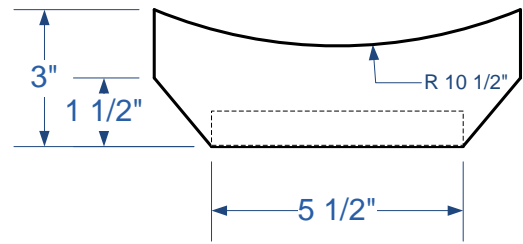

		6-inch Monopole Telescope			
		Mirror Box			
Charles Baetsen	SIZE	FSCM NO	DWG NO	REV	
	SCALE	1 : 2.5	MP-001	0.1	
			SHEET	1 OF 5	

Section A-A

Section A-B

Front View

		6-inch Monopole Telescope			
		Focuser Board			
		SIZE	FSCM NO	DWG NO	REV
Charles Baetsen				MP-001	0.1
		SCALE	1 : 2.5	SHEET	2 OF 5

	6-inch Monopole Telescope			
	Optical Assembly			
	SIZE	FSCM NO	DWG NO	REV
			MP-001	0.1
Charles Baetsen	SCALE	1 : 4	SHEET	3 OF 5

Section A-B

Section A-A

		6-inch Monopole Telescope			
		Base			
Charles Baetsen	SIZE	FSCM NO	DWG NO	REV	
	SCALE	1 : 4	MP-001	0.1	
			SHEET	4 OF 5	

	6-inch Monopole Telescope			
	Bearing			
	SIZE	FSCM NO	DWG NO	REV
			MP-001	0.1
Charles Baetsen	SCALE	1 : 4	SHEET	5 OF 5