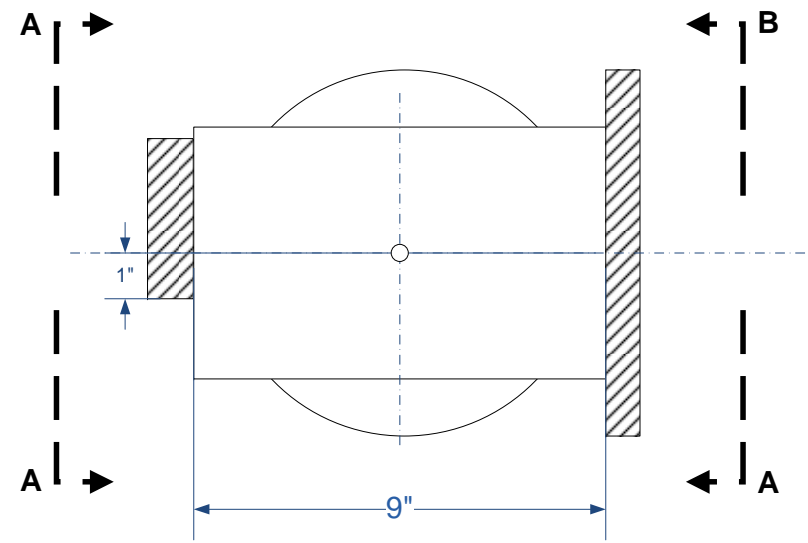

		6-inch Monopole Telescope			
		Mirror Box			
Charles Baetsen	SIZE	FSCM NO	DWG NO	REV	
	SCALE	1 : 2.5	MP-001	0.1	
			SHEET	1 OF 5	

Section A-A

Section A-B

Front View

		6-inch Monopole Telescope			
		Focuser Board			
		SIZE	FSCM NO	DWG NO	REV
Charles Baetsen				MP-001	0.1
		SCALE	1 : 2.5	SHEET	2 OF 5

	6-inch Monopole Telescope			
	Optical Assembly			
	SIZE	FSCM NO	DWG NO	REV
			MP-001	0.1
Charles Baetsen	SCALE	1 : 4	SHEET	3 OF 5

Section A-B

Section A-A

		6-inch Monopole Telescope			
		Base			
Charles Baetsen	SIZE	FSCM NO	DWG NO	REV	
	SCALE	1 : 4	MP-001	0.1	
			SHEET	4 OF 5	

	6-inch Monopole Telescope			
	Bearing			
	SIZE	FSCM NO	DWG NO	REV
			MP-001	0.1
Charles Baetsen	SCALE	1 : 4	SHEET	5 OF 5