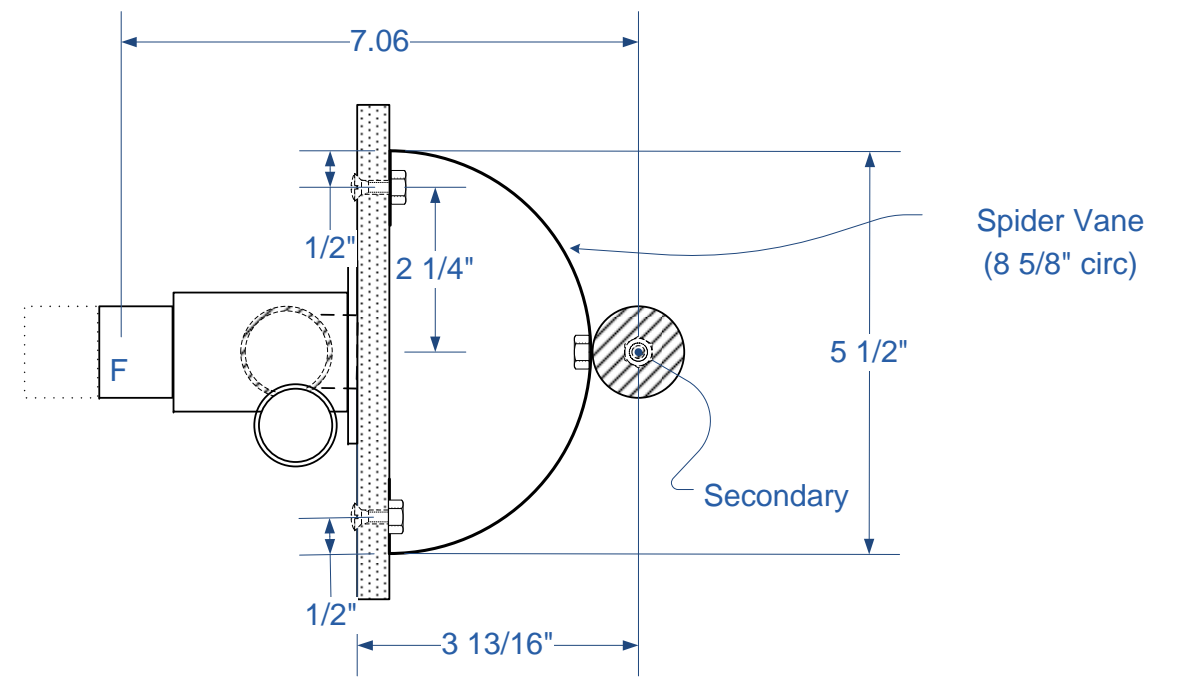

		6-inch Monopole Telescope			
		Mirror Box			
Charles Baetsen	SIZE	FSCM NO	DWG NO	REV	
	SCALE	1 : 2.5	MP-001	0.1	
			SHEET	1 OF 5	

Section A-A

Section A-B

Front View

		6-inch Monopole Telescope			
		Focuser Board			
		SIZE	FSCM NO	DWG NO	REV
Charles Baetsen				MP-001	0.1
		SCALE	1 : 2.5	SHEET	2 OF 5

	6-inch Monopole Telescope			
	Optical Assembly			
	SIZE	FSCM NO	DWG NO	REV
			MP-001	0.1
Charles Baetsen	SCALE	1 : 4	SHEET	3 OF 5

Section A-B

Section A-A

		6-inch Monopole Telescope			
		Base			
Charles Baetsen	SIZE	FSCM NO	DWG NO	REV	
	SCALE	1 : 4	MP-001	0.1	
			SHEET	4 OF 5	

	6-inch Monopole Telescope			
	Bearing			
	SIZE	FSCM NO	DWG NO	REV
			MP-001	0.1
Charles Baetsen	SCALE	1 : 4	SHEET	5 OF 5